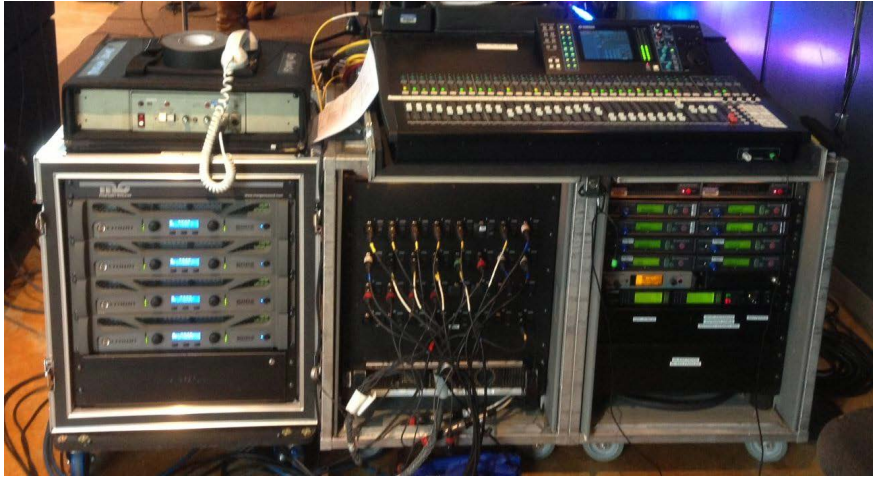

The crown Xti 6002 amp rack at the left. The IEM gear on the list may be on the right. The Yamaha LS-9 console is on top of the racks, and the clear-com CS-222 master station is on the left. Note that the Clear-Com master station is mounted into a 2U portable rack case.