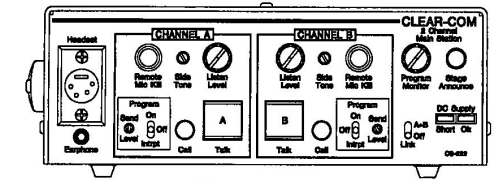

OR call the Snohomish County Sheriff's office by dialing 911.
The case # is 13-19678

Pictures

Click on any image to enlarge it

Yamaha LS9-32 digital mixing console

Crown Xti 6002 power amp
The 6002 model is the bottom one of the stack of amps. The picture is from the Crown website.

CS-222 Front Panel

CS-222 Rear Panel

Clear-Com CS-222 Base Station

Yamaha PC9500N power amplifier

DB Technologies M10-2 powered monitor

MS26 Ultra Compact, Two-Way Full Range Loudspeaker System For Permanent Installation