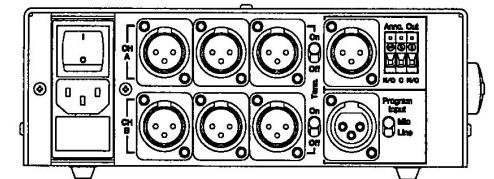

OR call the Snohomish County Sheriff's office by dialing 911.
The case # is 13-19678

Pictures

Click on any image to enlarge it

Yamaha LS9-32 digital mixing console

Crown Xti 6002 power amp
The 6002 model is the bottom one of the stack of amps. The picture is from the Crown website.

CS-222 Front Panel

CS-222 Rear Panel

Clear-Com CS-222 Base Station

Yamaha PC9500N power amplifier

DB Technologies M10-2 powered monitor

MS26 Ultra Compact, Two-Way Full Range Loudspeaker System For Permanent Installation